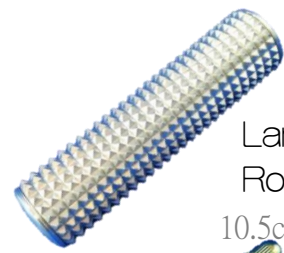

BD PrecisionGlide Needle

0.5mm X 16 mm
100pcs/box

0.8mm X 30 mm
100pcs/box

0.7mm X 40 mm
100pcs/box

Alcohol Lamp

50ml

Crystal
Guasha Tool

11cmX3.3cm
5mm thick