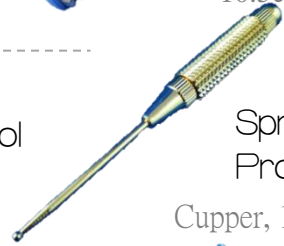

BD PrecisionGlide Needle

0.5mm X 16 mm
100pcs/box

0.8mm X 30 mm
100pcs/box

0.7mm X 40 mm
100pcs/box

Alcohol Lamp

50ml

Crystal
Guasha Tool

11cmX3.3cm
5mm thick

Large
Roller

10.5cm x 2.7cm

Agate
Guasha Tool

8.5cmX5.3cm
5mm tool

Spring-loaded
Probe

Copper, 11.5cm x 1cm

Amber
Guasha Tool

9.7cmX5.5cm
4mm thick